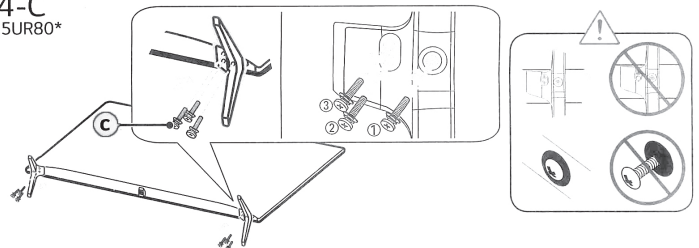

43/50/55UR80*

65UR80*

4-B
50/55UR80*

4-C
65UR80*

- Accessory type and quantity may vary depending on the model.
- The image shown here is for illustrative purposes only and may be subject to change.
- The remote control vary depend of model: The buttons on the remote control may have a different name or location than the remote control shows in this manual.
- The cables mentioned in this guide is not supplied with your unit.

MODELS	mm (inches)							Power consumption
	A	B	C	D	E	F	F-G	
43UR8000AUA 43UR8000AUB	967 mm (38.0) inches	621 mm (24.4) inches	216 mm (8.5) inches	564 mm (22.2) inches	57.1 mm (2.2) inches	8.9 kg (19.6) lbs	8.8 kg (19.4) lbs	110 W
50UR8000AUA 50UR8000AUB	1 121 mm (44.1) inches	713 mm (28.0) inches	231 mm (9.0) inches	651 mm (25.6) inches	57.1 mm (2.2) inches	11.9 kg (26.2) lbs	11.7 kg (25.7) lbs	125 W
55UR8000AUA 55UR8000AUB	1 235 mm (48.6) inches	776 mm (30.5) inches	231 mm (9.0) inches	715 mm (28.1) inches	57.5 mm (2.2) inches	14.2 kg (31.3) lbs	14.0 kg (30.8) lbs	150 W
65UR8000AUA 65UR8000AUB	1 454 mm (57.2) inches	906 mm (35.6) inches	269 mm (10.5) inches	838 mm (32.9) inches	57.7 mm (2.2) inches	21.7 kg (47.8) lbs	21.4 kg (47.1) lbs	190 W

mm (inches)			
A	B	C x D	E
LSW240B MSW240	43/50UR80*	200 x 200 mm (7.8 x 7.8) inches	M6
OLW480B MSW240	55UR80*	300 x 300 mm (11.8 x 11.8) inches	M6
OLW480B	65UR80*	300 x 300 mm (11.8 x 11.8) inches	M6

mm (inches / pulgadas / po)			
A	B	C	D
WB21LMB	43/50UR80*	200 mm (7.8) inches	M6
WB21LMB	55/65UR80*	300 mm (11.8) inches	M6

8 1 4 0 0 0 1 0 4