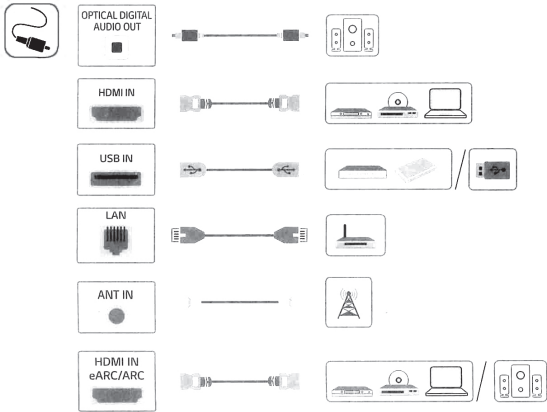

43/50/55UR80*

65UR80*

4-B
50/55UR80*

4-C
65UR80*

- Accessory type and quantity may vary depending on the model.
- The image shown here is for illustrative purposes only and may be subject to change.
- The remote control vary depend of model: The buttons on the remote control may have a different name or location than the remote control shows in this manual.
- The cables mentioned in this guide is not supplied with your unit.

MODELS	mm (inches)							Power consumption
	A	B	C	D	E	F	F-G	
43UR8000AUA 43UR8000AUB	967 mm (38.0) inches	621 mm (24.4) inches	216 mm (8.5) inches	564 mm (22.2) inches	57.1 mm (2.2) inches	8.9 kg (19.6) lbs	8.8 kg (19.4) lbs	110 W
50UR8000AUA 50UR8000AUB	1 121 mm (44.1) inches	713 mm (28.0) inches	231 mm (9.0) inches	651 mm (25.6) inches	57.1 mm (2.2) inches	11.9 kg (26.2) lbs	11.7 kg (25.7) lbs	125 W
55UR8000AUA 55UR8000AUB	1 235 mm (48.6) inches	776 mm (30.5) inches	231 mm (9.0) inches	715 mm (28.1) inches	57.5 mm (2.2) inches	14.2 kg (31.3) lbs	14.0 kg (30.8) lbs	150 W
65UR8000AUA 65UR8000AUB	1 454 mm (57.2) inches	906 mm (35.6) inches	269 mm (10.5) inches	838 mm (32.9) inches	57.7 mm (2.2) inches	21.7 kg (47.8) lbs	21.4 kg (47.1) lbs	190 W

mm (inches)			
A	B	C x D	E
LSW240B MSW240	43/50UR80*	200 x 200 mm (7.8 x 7.8) inches	M6
OLW480B MSW240	55UR80*	300 x 300 mm (11.8 x 11.8) inches	M6
OLW480B	65UR80*	300 x 300 mm (11.8 x 11.8) inches	M6

mm (inches / pulgadas / po)			
A	B	C	D
WB21LMB	43/50UR80*	200 mm (7.8) inches	M6
WB21LMB	55/65UR80*	300 mm (11.8) inches	M6

8 1 4 0 0 0 1 0 4