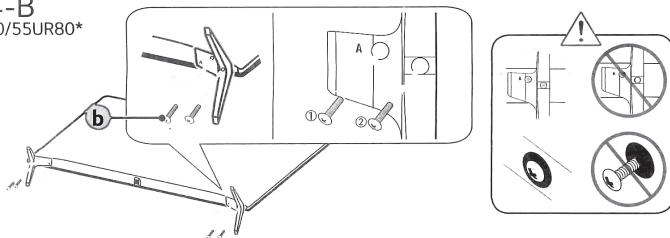

43/50/55UR80*

65UR80*

4-B
50/55UR80*

4-C
65UR80*

- Accessory type and quantity may vary depending on the model.
- The image shown here is for illustrative purposes only and may be subject to change.
- The remote control vary depend of model: The buttons on the remote control may have a different name or location than the remote control shows in this manual.
- The cables mentioned in this guide is not supplied with your unit.

MODELS	mm (inches)							Power consumption
	A	B	C	D	E	F	F-G	
43UR8000AUA 43UR8000AUB	967 mm (38.0) inches	621 mm (24.4) inches	216 mm (8.5) inches	564 mm (22.2) inches	57.1 mm (2.2) inches	8.9 kg (19.6) lbs	8.8 kg (19.4) lbs	110 W
50UR8000AUA 50UR8000AUB	1 121 mm (44.1) inches	713 mm (28.0) inches	231 mm (9.0) inches	651 mm (25.6) inches	57.1 mm (2.2) inches	11.9 kg (26.2) lbs	11.7 kg (25.7) lbs	125 W
55UR8000AUA 55UR8000AUB	1 235 mm (48.6) inches	776 mm (30.5) inches	231 mm (9.0) inches	715 mm (28.1) inches	57.5 mm (2.2) inches	14.2 kg (31.3) lbs	14.0 kg (30.8) lbs	150 W
65UR8000AUA 65UR8000AUB	1 454 mm (57.2) inches	906 mm (35.6) inches	269 mm (10.5) inches	838 mm (32.9) inches	57.7 mm (2.2) inches	21.7 kg (47.8) lbs	21.4 kg (47.1) lbs	190 W

mm (inches)			
A	B	C x D	E
LSW240B MSW240	43/50UR80*	200 x 200 mm (7.8 x 7.8) inches	M6
OLW480B MSW240	55UR80*	300 x 300 mm (11.8 x 11.8) inches	M6
OLW480B	65UR80*	300 x 300 mm (11.8 x 11.8) inches	M6

mm (inches / pulgadas / po)			
A	B	C	D
WB21LMB	43/50UR80*	200 mm (7.8) inches	M6
WB21LMB	55/65UR80*	300 mm (11.8) inches	M6

8 1 4 0 0 0 1 0 4