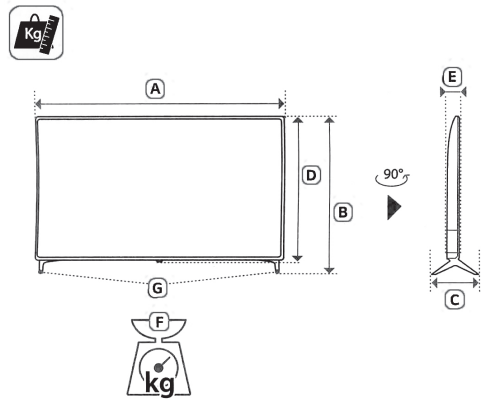

43/50/55UR80*

65UR80*

4-B
50/55UR80*

4-C
65UR80*

- Accessory type and quantity may vary depending on the model.
- The image shown here is for illustrative purposes only and may be subject to change.
- The remote control vary depend of model: The buttons on the remote control may have a different name or location than the remote control shows in this manual.
- The cables mentioned in this guide is not supplied with your unit.

MODELS	mm (inches)							Power consumption
	A	B	C	D	E	F	F-G	
43UR8000AUA 43UR8000AUB	967 mm (38.0) inches	621 mm (24.4) inches	216 mm (8.5) inches	564 mm (22.2) inches	57.1 mm (2.2) inches	8.9 kg (19.6) lbs	8.8 kg (19.4) lbs	110 W
50UR8000AUA 50UR8000AUB	1 121 mm (44.1) inches	713 mm (28.0) inches	231 mm (9.0) inches	651 mm (25.6) inches	57.1 mm (2.2) inches	11.9 kg (26.2) lbs	11.7 kg (25.7) lbs	125 W
55UR8000AUA 55UR8000AUB	1 235 mm (48.6) inches	776 mm (30.5) inches	231 mm (9.0) inches	715 mm (28.1) inches	57.5 mm (2.2) inches	14.2 kg (31.3) lbs	14.0 kg (30.8) lbs	150 W
65UR8000AUA 65UR8000AUB	1 454 mm (57.2) inches	906 mm (35.6) inches	269 mm (10.5) inches	838 mm (32.9) inches	57.7 mm (2.2) inches	21.7 kg (47.8) lbs	21.4 kg (47.1) lbs	190 W

mm (inches)			
A	B	C x D	E
LSW240B MSW240	43/50UR80*	200 x 200 mm (7.8 x 7.8) inches	M6
OLW480B MSW240	55UR80*	300 x 300 mm (11.8 x 11.8) inches	M6
OLW480B	65UR80*	300 x 300 mm (11.8 x 11.8) inches	M6

mm (inches / pulgadas / po)			
A	B	C	D
WB21LMB	43/50UR80*	200 mm (7.8) inches	M6
WB21LMB	55/65UR80*	300 mm (11.8) inches	M6

8 1 4 0 0 0 1 0 4