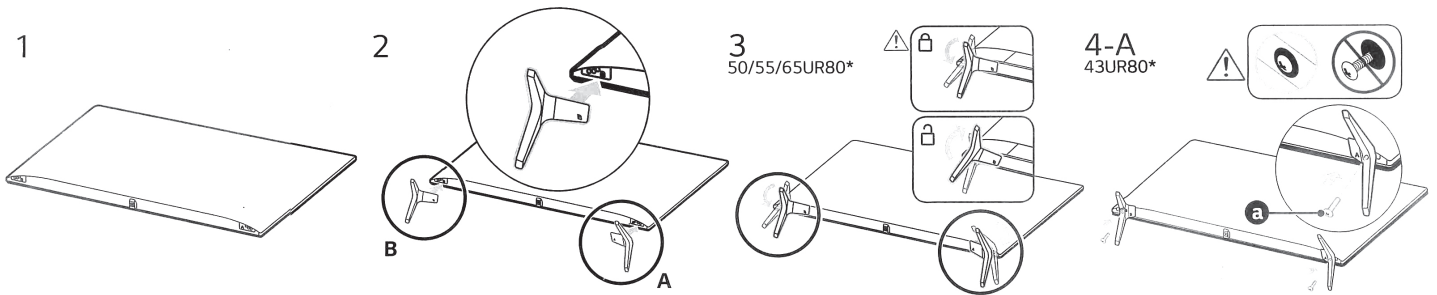

43/50/55UR80*

65UR80*

4-B
50/55UR80*

4-C
65UR80*

- Accessory type and quantity may vary depending on the model.
- The image shown here is for illustrative purposes only and may be subject to change.
- The remote control vary depend of model: The buttons on the remote control may have a different name or location than the remote control shows in this manual.
- The cables mentioned in this guide is not supplied with your unit.

MODELS	mm (inches)							Power consumption
	A	B	C	D	E	F	F-G	
43UR8000AUA 43UR8000AUB	967 mm (38.0) inches	621 mm (24.4) inches	216 mm (8.5) inches	564 mm (22.2) inches	57.1 mm (2.2) inches	8.9 kg (19.6) lbs	8.8 kg (19.4) lbs	110 W
50UR8000AUA 50UR8000AUB	1 121 mm (44.1) inches	713 mm (28.0) inches	231 mm (9.0) inches	651 mm (25.6) inches	57.1 mm (2.2) inches	11.9 kg (26.2) lbs	11.7 kg (25.7) lbs	125 W
55UR8000AUA 55UR8000AUB	1 235 mm (48.6) inches	776 mm (30.5) inches	231 mm (9.0) inches	715 mm (28.1) inches	57.5 mm (2.2) inches	14.2 kg (31.3) lbs	14.0 kg (30.8) lbs	150 W
65UR8000AUA 65UR8000AUB	1 454 mm (57.2) inches	906 mm (35.6) inches	269 mm (10.5) inches	838 mm (32.9) inches	57.7 mm (2.2) inches	21.7 kg (47.8) lbs	21.4 kg (47.1) lbs	190 W

mm (inches)			
A	B	C x D	E
LSW240B MSW240	43/50UR80*	200 x 200 mm (7.8 x 7.8) inches	M6
OLW480B MSW240	55UR80*	300 x 300 mm (11.8 x 11.8) inches	M6
OLW480B	65UR80*	300 x 300 mm (11.8 x 11.8) inches	M6