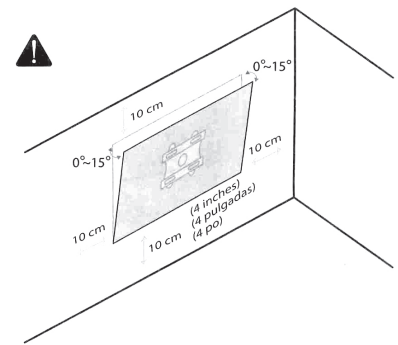

43/50/55UR80*

65UR80*

4-B
50/55UR80*

4-C
65UR80*

- Accessory type and quantity may vary depending on the model.
- The image shown here is for illustrative purposes only and may be subject to change.
- The remote control vary depend of model: The buttons on the remote control may have a different name or location than the remote control shows in this manual.
- The cables mentioned in this guide is not supplied with your unit.

MODELS	mm (inches)							Power consumption
	A	B	C	D	E	F	F-G	
43UR8000AUA 43UR8000AUB	967 mm (38.0) inches	621 mm (24.4) inches	216 mm (8.5) inches	564 mm (22.2) inches	57.1 mm (2.2) inches	8.9 kg (19.6) lbs	8.8 kg (19.4) lbs	110 W
50UR8000AUA 50UR8000AUB	1 121 mm (44.1) inches	713 mm (28.0) inches	231 mm (9.0) inches	651 mm (25.6) inches	57.1 mm (2.2) inches	11.9 kg (26.2) lbs	11.7 kg (25.7) lbs	125 W
55UR8000AUA 55UR8000AUB	1 235 mm (48.6) inches	776 mm (30.5) inches	231 mm (9.0) inches	715 mm (28.1) inches	57.5 mm (2.2) inches	14.2 kg (31.3) lbs	14.0 kg (30.8) lbs	150 W
65UR8000AUA 65UR8000AUB	1 454 mm (57.2) inches	906 mm (35.6) inches	269 mm (10.5) inches	838 mm (32.9) inches	57.7 mm (2.2) inches	21.7 kg (47.8) lbs	21.4 kg (47.1) lbs	190 W

mm (inches)			
A	B	C x D	E
LSW240B MSW240	43/50UR80*	200 x 200 mm (7.8 x 7.8) inches	M6
OLW480B MSW240	55UR80*	300 x 300 mm (11.8 x 11.8) inches	M6
OLW480B	65UR80*	300 x 300 mm (11.8 x 11.8) inches	M6

mm (inches / pulgadas / po)			
A	B	C	D
WB21LMB	43/50UR80*	200 mm (7.8) inches	M6
WB21LMB	55/65UR80*	300 mm (11.8) inches	M6

8 1 4 0 0 0 1 0 4