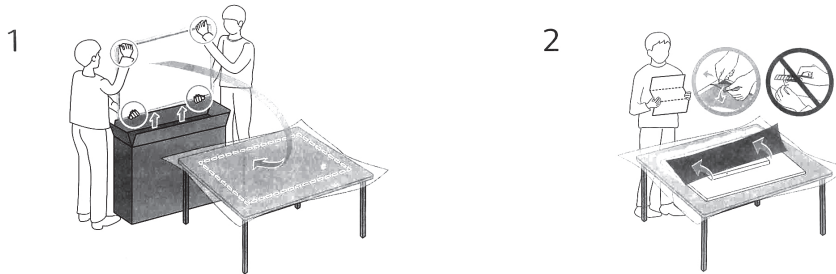

43/50/55UR80*

65UR80*

4-B
50/55UR80*

4-C
65UR80*

- Accessory type and quantity may vary depending on the model.
- The image shown here is for illustrative purposes only and may be subject to change.
- The remote control vary depend of model: The buttons on the remote control may have a different name or location than the remote control shows in this manual.
- The cables mentioned in this guide is not supplied with your unit.

mm (inches)			
A	B	C x D	E
LSW240B MSW240	43/50UR80*	200 x 200 mm (7.8 x 7.8) inches	M6
OLW480B MSW240	55UR80*	300 x 300 mm (11.8 x 11.8) inches	M6
OLW480B	65UR80*	300 x 300 mm (11.8 x 11.8) inches	M6