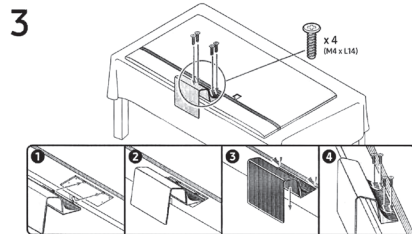

804006636

The remote control vary depend of model: The buttons on remote control may have a different name or location than the remote control shows in this manual.

6

	A	B	C	D	E	F	G	H
QN50QN*A	43.9 inches (1114.0 mm)	25.4 inches (644.9 mm)	1.1 inches (26.9 mm)	27.9 inches (708.9 mm)	8.8 inches (222.6 mm)	49.5 inches	30.9 lbs (14.0 kg)	41.0 lbs (18.6 kg)
QN55QN9*A	48.3 inches (1227.4 mm)	27.8 inches (706.2 mm)	1.0 inches (25.9 mm)	30.2 inches (768.0 mm)	9.3 inches (235.2 mm)	54.6 inches	39.0 lbs (17.7 kg)	48.3 lbs (21.9 kg)
QN65QN9*A	56.9 inches (1446.3 mm)	32.6 inches (829.3 mm)	1.0 inches (25.9 mm)	35.1 inches (891.4 mm)	11.2 inches (285.4 mm)	64.5 inches	53.8 lbs (24.4 kg)	69.2 lbs (31.4 kg)

\* : 0 - 9 , A - Z

	VESA A x B (mm)	C (mm)	D x 4	E (mm)	F (inches)	G (inches)	H (inches)
QN50QN*A	200 x 200	11-13	M8	1.25	8.1	17.9	9.2
QN55QN9*A					9.4	20.2	10.3
QN65QN9*A	400 x 300				8.4	20.5	12.2

\* : 0 - 9 , A - Z