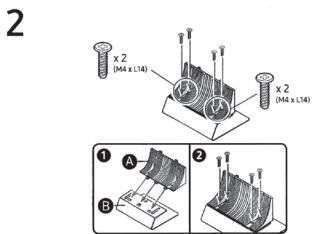

804006636

The remote control vary depend of model: The buttons on remote control may have a different name or location than the remote control shows in this manual.

6

	A	B	C	D	E	F	G	H
QN50QN*A	43.9 inches (1114.0 mm)	25.4 inches (644.9 mm)	1.1 inches (26.9 mm)	27.9 inches (708.9 mm)	8.8 inches (222.6 mm)	49.5 inches	30.9 lbs (14.0 kg)	41.0 lbs (18.6 kg)
QN55QN9*A	48.3 inches (1227.4 mm)	27.8 inches (706.2 mm)	1.0 inches (25.9 mm)	30.2 inches (768.0 mm)	9.3 inches (235.2 mm)	54.6 inches	39.0 lbs (17.7 kg)	48.3 lbs (21.9 kg)
QN65QN9*A	56.9 inches (1446.3 mm)	32.6 inches (829.3 mm)	1.0 inches (25.9 mm)	35.1 inches (891.4 mm)	11.2 inches (285.4 mm)	64.5 inches	53.8 lbs (24.4 kg)	69.2 lbs (31.4 kg)

\* : 0 - 9 , A - Z

	VESA A x B (mm)	C (mm)	D x 4	E (mm)	F (inches)	G (inches)	H (inches)
QN50QN*A	200 x 200	11-13	M8	1.25	8.1	17.9	9.2
QN55QN9*A					9.4	20.2	10.3
QN65QN9*A	400 x 300				8.4	20.5	12.2

\* : 0 - 9 , A - Z