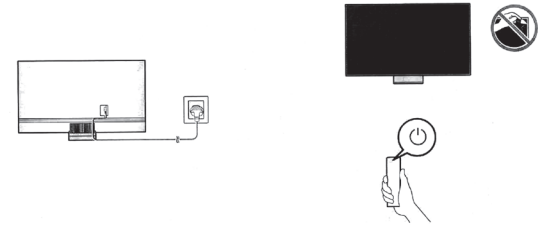

804006636

The remote control vary depend of model: The buttons on remote control may have a different name or location than the remote control shows in this manual.

6

	A	B	C	D	E	F	G	H
QN50QN*A	43.9 inches (1114.0 mm)	25.4 inches (644.9 mm)	1.1 inches (26.9 mm)	27.9 inches (708.9 mm)	8.8 inches (222.6 mm)	49.5 inches	30.9 lbs (14.0 kg)	41.0 lbs (18.6 kg)
QN55QN9*A	48.3 inches (1227.4 mm)	27.8 inches (706.2 mm)	1.0 inches (25.9 mm)	30.2 inches (768.0 mm)	9.3 inches (235.2 mm)	54.6 inches	39.0 lbs (17.7 kg)	48.3 lbs (21.9 kg)
QN65QN9*A	56.9 inches (1446.3 mm)	32.6 inches (829.3 mm)	1.0 inches (25.9 mm)	35.1 inches (891.4 mm)	11.2 inches (285.4 mm)	64.5 inches	53.8 lbs (24.4 kg)	69.2 lbs (31.4 kg)