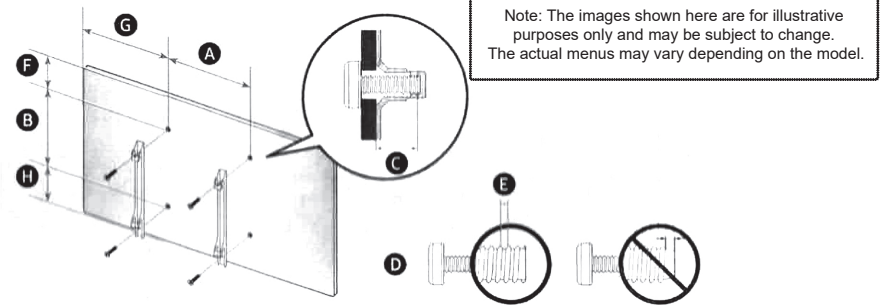

804006636

The remote control vary depend of model: The buttons on remote control may have a different name or location than the remote control shows in this manual.

6

	A	B	C	D	E	F	G	H
QN50QN*A	43.9 inches (1114.0 mm)	25.4 inches (644.9 mm)	1.1 inches (26.9 mm)	27.9 inches (708.9 mm)	8.8 inches (222.6 mm)	49.5 inches	30.9 lbs (14.0 kg)	41.0 lbs (18.6 kg)
QN55QN9*A	48.3 inches (1227.4 mm)	27.8 inches (706.2 mm)	1.0 inches (25.9 mm)	30.2 inches (768.0 mm)	9.3 inches (235.2 mm)	54.6 inches	39.0 lbs (17.7 kg)	48.3 lbs (21.9 kg)
QN65QN9*A	56.9 inches (1446.3 mm)	32.6 inches (829.3 mm)	1.0 inches (25.9 mm)	35.1 inches (891.4 mm)	11.2 inches (285.4 mm)	64.5 inches	53.8 lbs (24.4 kg)	69.2 lbs (31.4 kg)

\* : 0 - 9 , A - Z

	VESA A x B (mm)	C (mm)	D x 4	E (mm)	F (inches)	G (inches)	H (inches)
QN50QN*A	200 x 200	11-13	M8	1.25	8.1	17.9	9.2
QN55QN9*A					9.4	20.2	10.3
QN65QN9*A	400 x 300				8.4	20.5	12.2

\* : 0 - 9 , A - Z