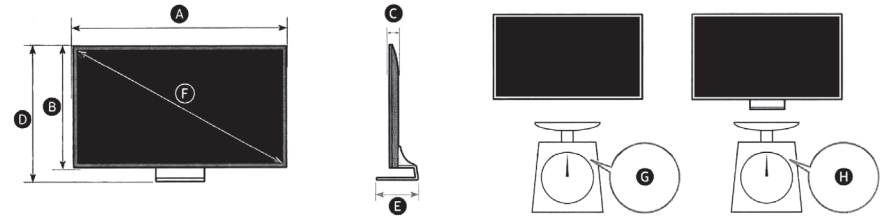

804006636

The remote control vary depend of model: The buttons on remote control may have a different name or location than the remote control shows in this manual.

6

	A	B	C	D	E	F	G	H
QN50QN*A	43.9 inches (1114.0 mm)	25.4 inches (644.9 mm)	1.1 inches (26.9 mm)	27.9 inches (708.9 mm)	8.8 inches (222.6 mm)	49.5 inches	30.9 lbs (14.0 kg)	41.0 lbs (18.6 kg)
QN55QN9*A	48.3 inches (1227.4 mm)	27.8 inches (706.2 mm)	1.0 inches (25.9 mm)	30.2 inches (768.0 mm)	9.3 inches (235.2 mm)	54.6 inches	39.0 lbs (17.7 kg)	48.3 lbs (21.9 kg)
QN65QN9*A	56.9 inches (1446.3 mm)	32.6 inches (829.3 mm)	1.0 inches (25.9 mm)	35.1 inches (891.4 mm)	11.2 inches (285.4 mm)	64.5 inches	53.8 lbs (24.4 kg)	69.2 lbs (31.4 kg)

\* : 0 - 9 , A - Z

	VESA A x B (mm)	C (mm)	D x 4	E (mm)	F (inches)	G (inches)	H (inches)
QN50QN*A	200 x 200	11-13	M8	1.25	8.1	17.9	9.2
QN55QN9*A					9.4	20.2	10.3
QN65QN9*A	400 x 300				8.4	20.5	12.2

\* : 0 - 9 , A - Z