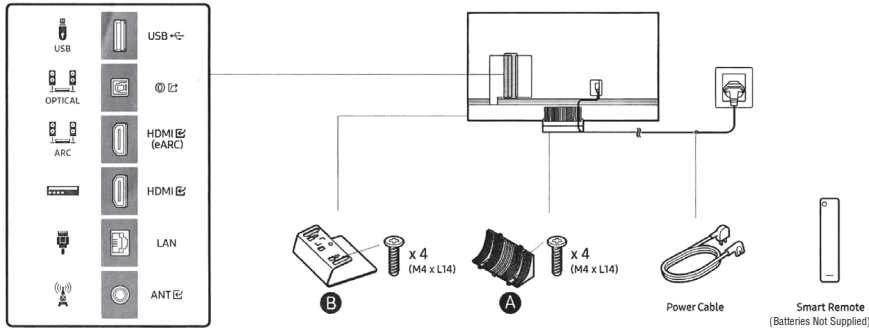

804006636

The remote control vary depend of model: The buttons on remote control may have a different name or location than the remote control shows in this manual.

6

	A	B	C	D	E	F	G	H
QN50QN*A	43.9 inches (1114.0 mm)	25.4 inches (644.9 mm)	1.1 inches (26.9 mm)	27.9 inches (708.9 mm)	8.8 inches (222.6 mm)	49.5 inches	30.9 lbs (14.0 kg)	41.0 lbs (18.6 kg)
QN55QN9*A	48.3 inches (1227.4 mm)	27.8 inches (706.2 mm)	1.0 inches (25.9 mm)	30.2 inches (768.0 mm)	9.3 inches (235.2 mm)	54.6 inches	39.0 lbs (17.7 kg)	48.3 lbs (21.9 kg)
QN65QN9*A	56.9 inches (1446.3 mm)	32.6 inches (829.3 mm)	1.0 inches (25.9 mm)	35.1 inches (891.4 mm)	11.2 inches (285.4 mm)	64.5 inches	53.8 lbs (24.4 kg)	69.2 lbs (31.4 kg)