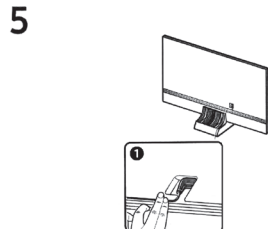

804006636

The remote control vary depend of model: The buttons on remote control may have a different name or location than the remote control shows in this manual.

6

	A	B	C	D	E	F	G	H
QN50QN*A	43.9 inches (1114.0 mm)	25.4 inches (644.9 mm)	1.1 inches (26.9 mm)	27.9 inches (708.9 mm)	8.8 inches (222.6 mm)	49.5 inches	30.9 lbs (14.0 kg)	41.0 lbs (18.6 kg)
QN55QN9*A	48.3 inches (1227.4 mm)	27.8 inches (706.2 mm)	1.0 inches (25.9 mm)	30.2 inches (768.0 mm)	9.3 inches (235.2 mm)	54.6 inches	39.0 lbs (17.7 kg)	48.3 lbs (21.9 kg)
QN65QN9*A	56.9 inches (1446.3 mm)	32.6 inches (829.3 mm)	1.0 inches (25.9 mm)	35.1 inches (891.4 mm)	11.2 inches (285.4 mm)	64.5 inches	53.8 lbs (24.4 kg)	69.2 lbs (31.4 kg)