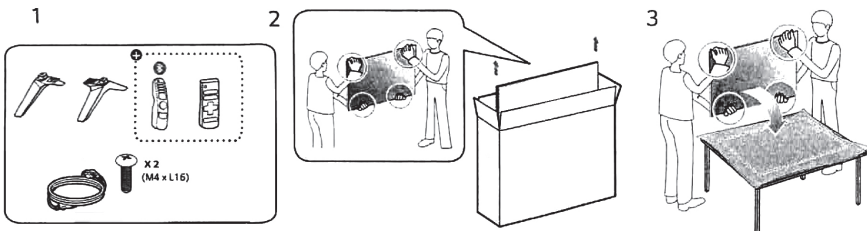

43UQ7070ZUD 43UQ7590PUB 43UQ8000AUB
 43UQ7070ZUM 43UQ7590PUK 43UQ8000AUK
 43UQ9000PUD

804006809

Easy TV Connect Guide (Animation)

The cables mentioned in this manual are not supplied with your unit.

The remote control may vary depending on the model: The buttons on remote control may have a different name or location than the remote control shown in this manual.

A	B	C+D	E
LSW240B MSW240	43UQ70* 43UQ75* 43UQ80* 43UQ90*	200 (7.8) x 200 (7.8)	M6
		200 (7.8) x 200 (7.8)	

Read Safety and Reference. Easy Setup Guide
 Please read this manual carefully before operating your set and retain it for future reference.
 † : Depending upon model.