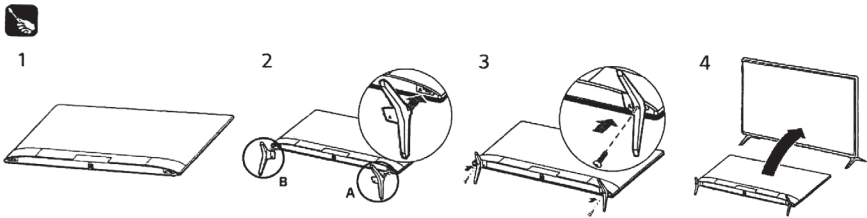

43UQ7070ZUD 43UQ7590PUB 43UQ8000AUB
 43UQ7070ZUM 43UQ7590PUK 43UQ8000AUK
 43UQ9000PUD

804006809

Easy TV Connect Guide (Animation)

The cables mentioned in this manual are not supplied with your unit.

The remote control may vary depending on the model: The buttons on remote control may have a different name or location than the remote control shown in this manual.

A	B	C+D	E
LSW240B MSW240	43UQ70* 43UQ75* 43UQ80* 43UQ90*	200 (7.8) x 200 (7.8)	M6
		200 (7.8) x 200 (7.8)	

Read Safety and Reference. Easy Setup Guide
 Please read this manual carefully before operating your set and retain it for future reference.
 † : Depending upon model.