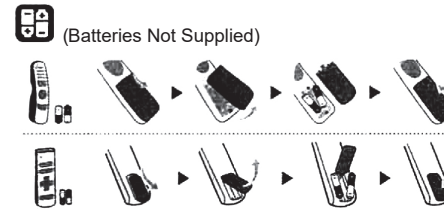

43UQ7070ZUD 43UQ7590PUB 43UQ8000AUB
 43UQ7070ZUM 43UQ7590PUK 43UQ8000AUK
 43UQ9000PUD

804006809

Easy TV Connect Guide (Animation)

The cables mentioned in this manual are not supplied with your unit.

The remote control may vary depending on the model: The buttons on remote control may have a different name or location than the remote control shown in this manual.

A	B	C+D	E
LSW240B MSW240	43UQ70* 43UQ75* 43UQ80* 43UQ90*	200 (7.8) x 200 (7.8)	M6
		200 (7.8) x 200 (7.8)	

Read Safety and Reference. Easy Setup Guide
 Please read this manual carefully before operating your set and retain it for future reference.
 † : Depending upon model.