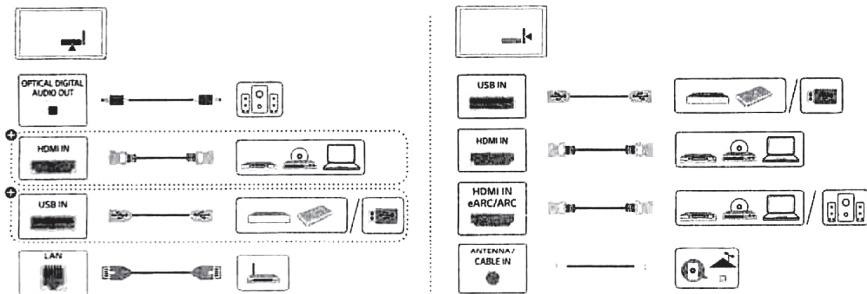

43UQ7070ZUD 43UQ7590PUB 43UQ8000AUB
 43UQ7070ZUM 43UQ7590PUK 43UQ8000AUK
 43UQ9000PUD

804006809

Easy TV Connect Guide (Animation)

The cables mentioned in this manual are not supplied with your unit.

The remote control may vary depending on the model: The buttons on remote control may have a different name or location than the remote control shown in this manual.

Note: The image shown here is for illustrative purposes only and may be subject to change. The actual number of ports and their locations may vary depending on the model.

MODELS	A	B	C	D	E	F	F-G	Power Consumption							
43UQ7070ZUD 43UQ7070ZUM 43UQ7590PUB 43UQ7590PUK 43UQ8000AUB 43UQ8000AUK 43UQ9000PUD	96.7 (38.0)	96.7 (38.0)	622 (24.4)	622 (24.4)	216 (8.5)	216 (8.5)	564 (22.2)	564 (22.2)	57.1 (2.2)	57.1 (2.2)	8.9 (19.6)	8.9 (19.6)	8.8 (19.4)	8.8 (19.4)	110 W
Power requirement	AC 120 V~50/60 Hz														

A	B	C+D	E
LSW240B MSW240	43UQ70* 43UQ75* 43UQ80* 43UQ90*	200 (7.8) x 200 (7.8)	M6
		200 (7.8) x 200 (7.8)	

Read Safety and Reference. Easy Setup Guide
 Please read this manual carefully before operating your set and retain it for future reference.
 † : Depending upon model.