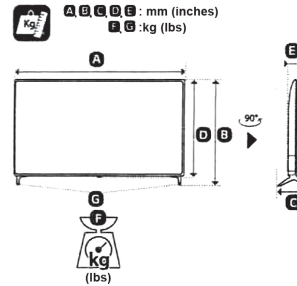

Note: The image shown here is for illustrative purposes only and may be subject to change. The actual number of ports and their locations may vary depending on the model.

MODELS	A	B	C	D	E	F	F-G	Power Consumption							
43UQ7070ZUD 43UQ7070ZUM 43UQ7590PUB 43UQ7590PUK 43UQ8000AUB 43UQ8000AUK 43UQ9000PUD	96.7 (38.0)	96.7 (38.0)	622 (24.4)	622 (24.4)	216 (8.5)	216 (8.5)	564 (22.2)	564 (22.2)	57.1 (2.2)	57.1 (2.2)	8.9 (19.6)	8.9 (19.6)	8.8 (19.4)	8.8 (19.4)	110 W
Power requirement	AC 120 V~50/60 Hz														

A	B	C+D	E
LSW240B MSW240	43UQ70* 43UQ75* 43UQ80* 43UQ90*	200 (7.8) x 200 (7.8)	M6
		200 (7.8) x 200 (7.8)	

Read Safety and Reference. Easy Setup Guide
 Please read this manual carefully before operating your set and retain it for future reference.
 † : Depending upon model.