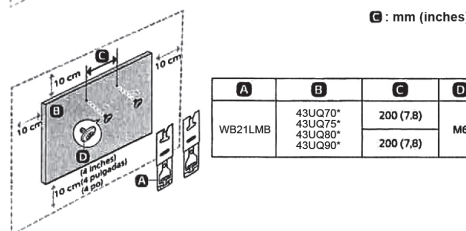

Note: The image shown here is for illustrative purposes only and may be subject to change. The actual number of ports and their locations may vary depending on the model.

MODELS	A	B	C	D	E	F	F-G	Power Consumption							
43UQ7070ZUD 43UQ7070ZUM 43UQ7590PUB 43UQ7590PUK 43UQ8000AUB 43UQ8000AUK 43UQ9000PUD	96.7 (38.0)	96.7 (38.0)	622 (24.4)	622 (24.4)	216 (8.5)	216 (8.5)	564 (22.2)	564 (22.2)	57.1 (2.2)	57.1 (2.2)	8.9 (19.6)	8.9 (19.6)	8.8 (19.4)	8.8 (19.4)	110 W
Power requirement	AC 120 V~50/60 Hz														

A	B	C+D	E
LSW240B MSW240	43UQ70* 43UQ75* 43UQ80* 43UQ90*	200 (7.8) x 200 (7.8)	M6
		200 (7.8) x 200 (7.8)	

Read Safety and Reference. Easy Setup Guide
 Please read this manual carefully before operating your set and retain it for future reference.
 † : Depending upon model.