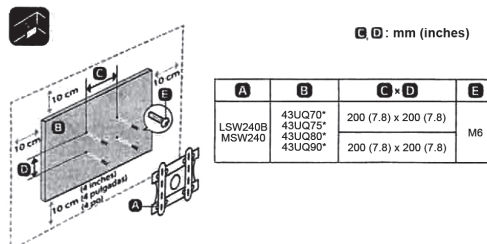

Note: The image shown here is for illustrative purposes only and may be subject to change. The actual number of ports and their locations may vary depending on the model.

MODELS	A	B	C	D	E	F	F-G	Power Consumption							
43UQ7070ZUD 43UQ7070ZUM 43UQ7590PUB 43UQ7590PUK 43UQ8000AUB 43UQ8000AUK 43UQ9000PUD	96.7 (38.0)	96.7 (38.0)	622 (24.4)	622 (24.4)	216 (8.5)	216 (8.5)	564 (22.2)	564 (22.2)	57.1 (2.2)	57.1 (2.2)	8.9 (19.6)	8.9 (19.6)	8.8 (19.4)	8.8 (19.4)	110 W
Power requirement	AC 120 V~50/60 Hz														

A	B	C+D	E
LSW240B MSW240	43UQ70* 43UQ75* 43UQ80* 43UQ90*	200 (7.8) x 200 (7.8)	M6
		200 (7.8) x 200 (7.8)	

Read Safety and Reference. Easy Setup Guide
 Please read this manual carefully before operating your set and retain it for future reference.
 † : Depending upon model.