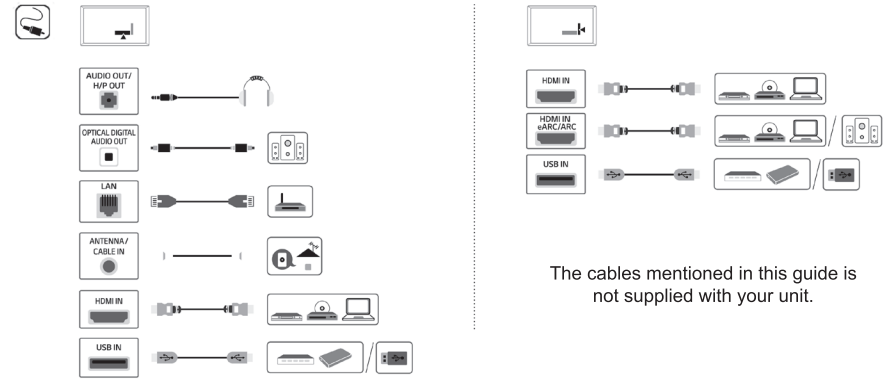

OLED55C1AUB    OLED65C1AUA    OLED77C1AUB  
 OLED55C1PUA    OLED65C1AUB    OLED77C1PUB  
 OLED55C1PUB    OLED65C1PUB

804006596

Accessory type and quantity may vary depending on the model.

Note: The image shown here is for illustrative purposes only and may be subject to change. The actual number of ports and their locations may vary depending on the model.

The cables mentioned in this guide is not supplied with your unit.

The remote control vary depend of model: The buttons on the remote control may have a different name or location than the remote control shows in this manual.