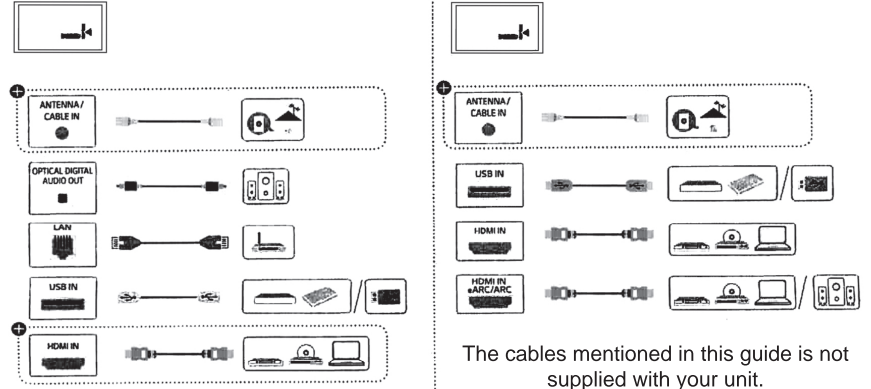

70UP8070PUA 75UP8070PUR  
 70UP8070PUR 82UP8770PUA  
 75UP8070PUA 86UP8770PUA

804006611B

The image shown here is for illustrative purposes only and may be subject to change. The actual number of ports and their locations may vary depending on the model.

The remote control vary depend of model: The buttons on the remote control may have a different name or location than the remote control shows in this manual.

Easy TV Connect Guide (Animation)

The cables mentioned in this guide is not supplied with your unit.

(Batteries Not Supplied)

mm (inches)  
kg (lbs)

Read Safety and Reference. Easy Setup Guide. Please read this manual carefully before operating your set and retain it for future reference. † : Depending upon model