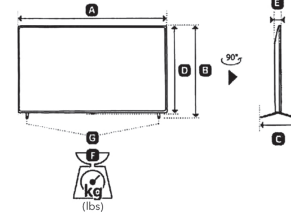

The remote control vary depend of model: The buttons on the remote control may have a different name or location than the remote control shows in this manual.

Easy TV Connect Guide (Animation)

The cables mentioned in this guide is not supplied with your unit.

(Batteries Not Supplied)

mm (inches)  
kg (lbs)

Read Safety and Reference. Easy Setup Guide. Please read this manual carefully before operating your set and retain it for future reference. † : Depending upon model