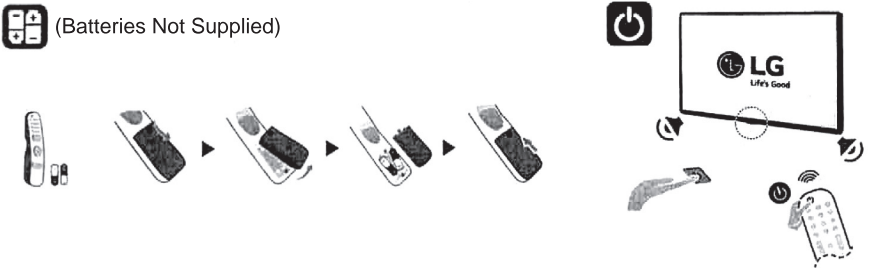

(Batteries Not Supplied)

mm (inches)
kg (lbs)