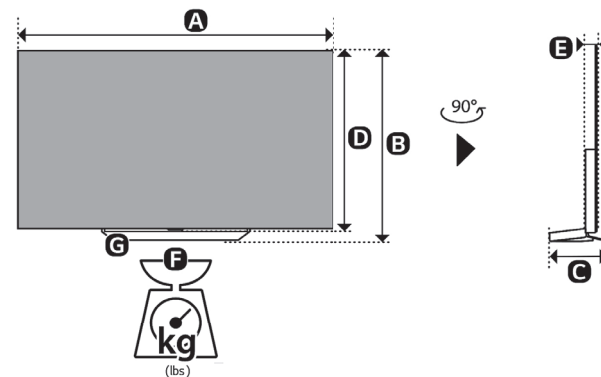

804009643

**PRINTED IN MEXICO**  
 SC:29.10.2019  
 OBPN:\*MFL71260302\*  
 SHNMDL:OLED65C9AUA\_B  
 2P / Elbrd:J.E.

Note: The image shown here is for illustrative purposes only and may be subject to change. The actual number of ports and their locations may vary depending on the model.

The cables mentioned in this manual are not supplied with your unit.

MODELS	A		B		C		D		E		F		F-G		Power consumption
	mm (inches)														
														kg (lbs)	
OLED55C9PUA OLED55C9AUA	1,228 (48.3)	1 228 (48,3)	738 (29.0)	738 (29.0)	251 (9.8)	251 (9.8)	706 (27.7)	706 (27.7)	46,9 (1.8)	46,9 (1,8)	23,0 (50,7)	23,0 (50,7)	18,9 (41,6)	18,9 (41,6)	357 W
OLED65C9PUA OLED65C9AUA	1,449 (57.0)	1 449 (57,0)	862 (33.9)	862 (33,9)	251 (9.8)	251 (9,8)	830 (32,6)	830 (32,6)	46,9 (1,8)	46,9 (1,8)	33,9 (74,7)	33,9 (74,7)	25,2 (55,5)	25,2 (55,5)	476 W
<b>Power requirement</b>									AC 120 V - 50 / 60 Hz						