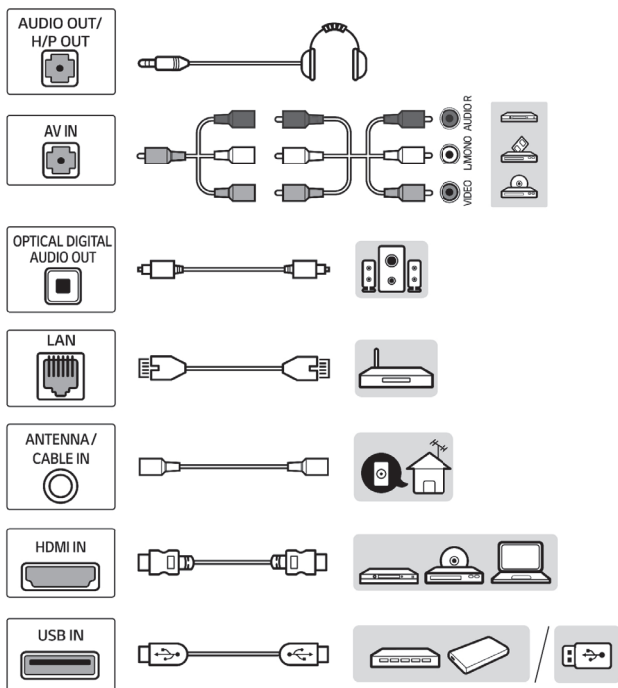

OLED55C9PUA  
 OLED55C9AUA  
 OLED65C9PUA  
 OLED65C9AUA

**ENGLISH** Read **Safety and Reference.**

**ENGLISH**  
**Easy Setup Guide**  
 Please read this manual carefully before operating your set and retain it for future reference.

804009643

**PRINTED IN MEXICO**  
 SC:29.10.2019  
 OBPN:\*MFL71260302\*  
 SHNMDL:OLED65C9AUA\_B  
 2P / Elbrd:J.E.

Note: The image shown here is for illustrative purposes only and may be subject to change. The actual number of ports and their locations may vary depending on the model.

The cables mentioned in this manual are not supplied with your unit.

MODELS	A		B		C		D		E		F		F-G		Power consumption
	mm (inches)														
														kg (lbs)	
OLED55C9PUA OLED55C9AUA	1,228 (48.3)	1 228 (48,3)	738 (29.0)	738 (29.0)	251 (9.8)	251 (9.8)	706 (27.7)	706 (27.7)	46,9 (1.8)	46,9 (1,8)	23,0 (50,7)	23,0 (50,7)	18,9 (41,6)	18,9 (41,6)	357 W
OLED65C9PUA OLED65C9AUA	1,449 (57.0)	1 449 (57,0)	862 (33.9)	862 (33,9)	251 (9.8)	251 (9,8)	830 (32,6)	830 (32,6)	46,9 (1,8)	46,9 (1,8)	33,9 (74,7)	33,9 (74,7)	25,2 (55,5)	25,2 (55,5)	476 W
<b>Power requirement</b>									AC 120 V - 50 / 60 Hz						