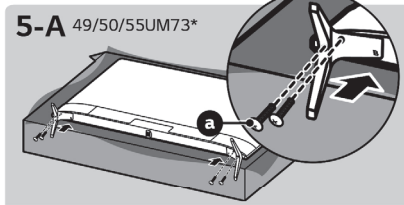

Read Safety and Reference.

Easy Setup Guide

Please read this manual carefully before operating your set and retain it for future reference.

804009506

PRINTED IN MEXICO / SC:11.07.19 / 2P / Elbrd: J.E  
 OBPN:\*MFL71059802\* / SHNMDL:55UM7300AUE\_B

⊕ : Depending upon model

Note: The image shown here is for illustrative purposes only and may be subject to change. The actual number of ports and their locations may vary depending on the model.

ENGLISH  
Easy TV Connect Guide  
(Animation)