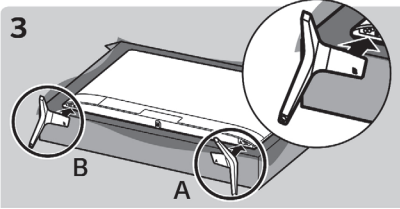

Read Safety and Reference.

Easy Setup Guide

Please read this manual carefully before operating your set and retain it for future reference.

804009506

PRINTED IN MEXICO / SC:11.07.19 / 2P / Elbrd: J.E  
 OBPN:\*MFL71059802\* / SHNMDL:55UM7300AUE\_B

⊕ : Depending upon model

Note: The image shown here is for illustrative purposes only and may be subject to change. The actual number of ports and their locations may vary depending on the model.

ENGLISH  
Easy TV Connect Guide  
(Animation)