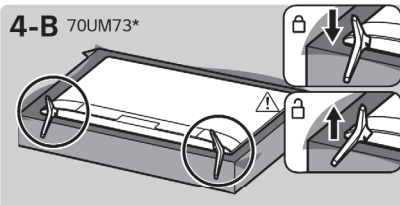

Read Safety and Reference.

Easy Setup Guide

Please read this manual carefully before operating your set and retain it for future reference.

804009506

PRINTED IN MEXICO / SC:11.07.19 / 2P / Elbrd: J.E  
 OBPN:\*MFL71059802\* / SHNMDL:55UM7300AUE\_B

⊕ : Depending upon model

Note: The image shown here is for illustrative purposes only and may be subject to change. The actual number of ports and their locations may vary depending on the model.

ENGLISH  
Easy TV Connect Guide  
(Animation)