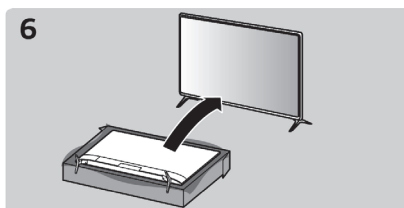

Read Safety and Reference.

Easy Setup Guide

Please read this manual carefully before operating your set and retain it for future reference.

804009506

PRINTED IN MEXICO / SC:11.07.19 / 2P / Elbrd: J.E  
 OBPN:\*MFL71059802\* / SHNMDL:55UM7300AUE\_B

⊕ : Depending upon model

Note: The image shown here is for illustrative purposes only and may be subject to change. The actual number of ports and their locations may vary depending on the model.

ENGLISH  
Easy TV Connect Guide  
(Animation)