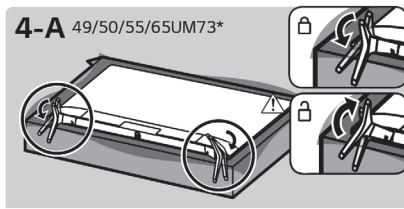

Read Safety and Reference.

Easy Setup Guide

Please read this manual carefully before operating your set and retain it for future reference.

804009506

PRINTED IN MEXICO / SC:11.07.19 / 2P / Elbrd: J.E  
 OBPN:\*MFL71059802\* / SHNMDL:55UM7300AUE\_B

⊕ : Depending upon model

Note: The image shown here is for illustrative purposes only and may be subject to change. The actual number of ports and their locations may vary depending on the model.

ENGLISH  
Easy TV Connect Guide  
(Animation)