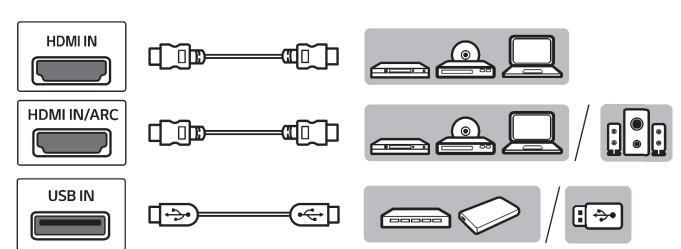

Read Safety and Reference.

Easy Setup Guide

Please read this manual carefully before operating your set and retain it for future reference.

804009506

PRINTED IN MEXICO / SC:11.07.19 / 2P / Elbrd: J.E  
 OBPN:\*MFL71059802\* / SHNMDL:55UM7300AUE\_B

⊕ : Depending upon model

Note: The image shown here is for illustrative purposes only and may be subject to change. The actual number of ports and their locations may vary depending on the model.

ENGLISH  
Easy TV Connect Guide  
(Animation)