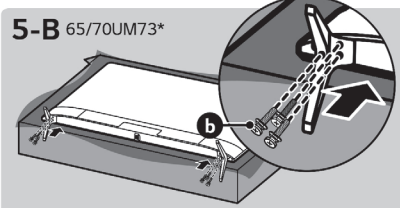

Read Safety and Reference.

Easy Setup Guide

Please read this manual carefully before operating your set and retain it for future reference.

804009506

PRINTED IN MEXICO / SC:11.07.19 / 2P / Elbrd: J.E  
 OBPN:\*MFL71059802\* / SHNMDL:55UM7300AUE\_B

⊕ : Depending upon model

Note: The image shown here is for illustrative purposes only and may be subject to change. The actual number of ports and their locations may vary depending on the model.

ENGLISH  
Easy TV Connect Guide  
(Animation)