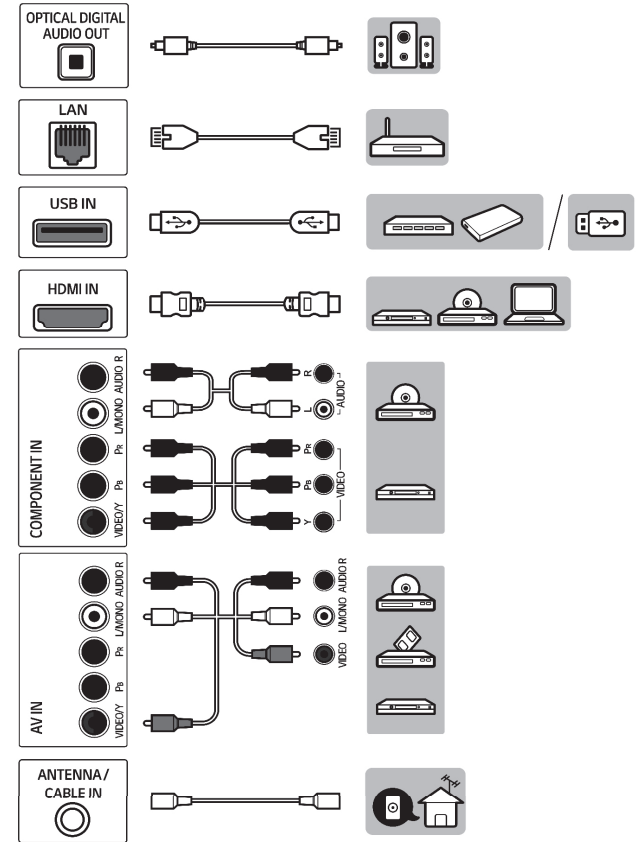

Read Safety and Reference.

Easy Setup Guide

Please read this manual carefully before operating your set and retain it for future reference.

804009506

PRINTED IN MEXICO / SC:11.07.19 / 2P / Elbrd: J.E  
 OBPN:\*MFL71059802\* / SHNMDL:55UM7300AUE\_B

⊕ : Depending upon model

Note: The image shown here is for illustrative purposes only and may be subject to change. The actual number of ports and their locations may vary depending on the model.

ENGLISH  
Easy TV Connect Guide  
(Animation)

The cables mentioned in this guide is not supplied with your unit.