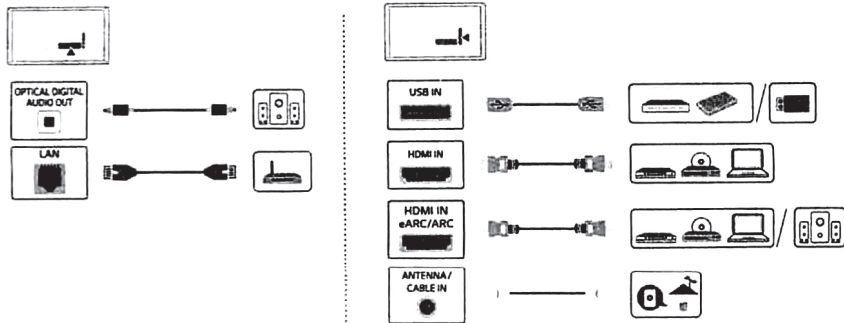

804006809A

50UQ7590PUB 50UQ8000AUK 55UQ8000AUB 65UQ7590PUK
 50UQ7590PUK 55UQ7590PUB 55UQ8000AUK 65UQ8000AUB
 50UQ8000AUB 55UQ7590PUK 65UQ7590PUB 65UQ8000AUK

1-B
65UQ75*
65UQ80*

Easy TV Connect Guide
(Animation)

The cables mentioned in this manual are not supplied with your unit.

(Batteries Not Supplied)

The remote control may vary depending on the model: The buttons on remote control may have a different name or location than the remote control shown in this manual.

A B C D E : mm (inches)
 F G : kg (lbs)

Note: The image shown here is for illustrative purposes only and may be subject to change. The actual number of ports and their locations may vary depending on the model.