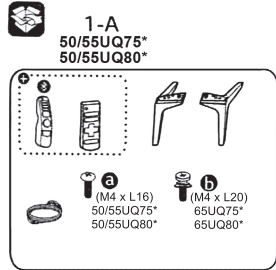

804006809A

50UQ7590PUB 50UQ8000AUK 55UQ8000AUB 65UQ7590PUK
50UQ7590PUK 55UQ7590PUB 55UQ8000AUK 65UQ8000AUB
50UQ8000AUB 55UQ7590PUK 65UQ7590PUB 65UQ8000AUK

1-B
65UQ75*
65UQ80*

Easy TV Connect Guide
(Animation)

The cables mentioned in this manual are not supplied with your unit.

(Batteries Not Supplied)

The remote control may vary depending on the model: The buttons on remote control may have a different name or location than the remote control shown in this manual.

A B C D E : mm (inches)
F G : kg (lbs)

Note: The image shown here is for illustrative purposes only and may be subject to change. The actual number of ports and their locations may vary depending on the model.

MODELS	A	B	C	D	E	F	F+G	Power consumption					
50UQ7590PUB 50UQ8000AUB 50UQ7590PUK 50UQ8000AUK	1,121 (44.1)	1,121 (44.1)	713 (28.0)	713 (28.0)	231 (9.0)	231 (9.0)	651 (25.6)	651 (25.6)	57.1 (2.2)	57.1 (2.2)	11.9 (26.2)	11.7 (25.7)	130 W
55UQ7590PUB 55UQ8000AUB 55UQ7590PUK 55UQ8000AUK	1,235 (48.6)	1,235 (48.6)	776 (30.5)	776 (30.5)	231 (9.0)	231 (9.0)	715 (28.1)	715 (28.1)	57.5 (2.2)	57.1 (2.2)	14.2 (31.3)	14.2 (31.3)	135 W
65UQ7590PUB 65UQ7590AUB 65UQ8000PUK 65UQ8000AUK	1,454 (57.2)	1,454 (57.2)	906 (35.6)	906 (35.6)	269 (10.5)	269 (10.5)	838 (32.9)	838 (32.9)	57.7 (2.2)	57.7 (2.2)	21.8 (48.0)	21.8 (48.0)	185 W
Power requirement								AC 120 V~50/60 Hz					

C D : mm (inches)

A	B	C x D	E
LSW240B MSW240	50UQ75* 50UQ80*	200 (7.8) x 200 (7.8)	M6
OLW480B MSW240	55UQ75* 55UQ80*	300 (11.8) x 300 (11.8)	M6
OLW480B	65UQ75* 65UQ80*	300 (11.8) x 300 (11.8)	M6

G : mm (inches)

A	B	C	D
WB21LMB	50UQ75* 50UQ80*	200 (7.8)	M6
WB21LMB	55/65UQ75* 55/65UQ80*	300 (11.8)	M6

804006809A

PRINTED IN MEXICO / SC:02-06-2022 1P / Elbrd:J.E.
OBPN: *MFL718785202201 REV00* / SHNMDL:55UQ8000AUB_B