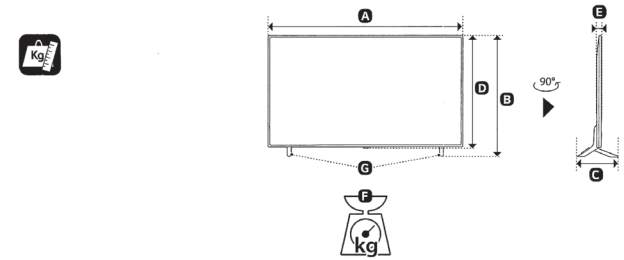

MODELS	mm (inches)							Power consumption
	A	B	C	D	E	F	F-G	
65QNED80ARA 65QNED80URA 65QNED80SRA	1 456 mm (57.3) inches	904 mm (35.5) inches	295 mm (11.6) inches	840 mm (33) inches	29.7 mm (1.1) inches	22.9 kg (50.4) lbs	22.5 kg (49.6) lbs	200 W
75QNED80ARA 75QNED80URA 75QNED80SRA	1 677 mm (66) inches	1 032 mm (40.6) inches	359 mm (14.1) inches	965 mm (37.9) inches	30.9 mm (1.2) inches	34.0 kg (74.9) lbs	33.0 kg (72.7) lbs	240 W

mm (inches)			
A	B	C x D	E
OLW480B	65QNED80*	300 x 300 mm (11.8 x 11.8) inches	M6
OLW480B	75QNED80*	400 x 300 mm (15.7 x 11.8) inches	M6

mm (inches)			
A	B	C	D
WB21LMB	65QNED80*	300 mm (11.8) inches	M6