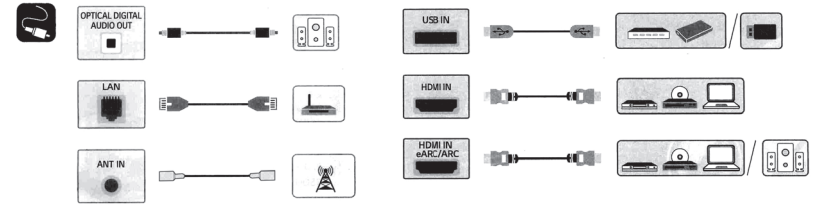

65QNED80ARA 75QNED80ARA
 65QNED80URA 75QNED80URA
 65QNED80SRA 75QNED80SRA

814000104B

• The cables mentioned in this guide is not supplied with your unit.

• The remote control vary depend of model: The buttons on the remote control may have a different name or location than the remote control shows in this manual.

MODELS	mm (inches)							Power consumption
	A	B	C	D	E	F	F-G	
65QNED80ARA 65QNED80URA 65QNED80SRA	1 456 mm (57.3) inches	904 mm (35.5) inches	295 mm (11.6) inches	840 mm (33) inches	29.7 mm (1.1) inches	22.9 kg (50.4) lbs	22.5 kg (49.6) lbs	200 W
75QNED80ARA 75QNED80URA 75QNED80SRA	1 677 mm (66) inches	1 032 mm (40.6) inches	359 mm (14.1) inches	965 mm (37.9) inches	30.9 mm (1.2) inches	34.0 kg (74.9) lbs	33.0 kg (72.7) lbs	240 W

mm (inches)			
A	B	C x D	E
OLW480B	65QNED80*	300 x 300 mm (11.8 x 11.8) inches	M6
OLW480B	75QNED80*	400 x 300 mm (15.7 x 11.8) inches	M6

mm (inches)			
A	B	C	D
WB21LMB	65QNED80*	300 mm (11.8) inches	M6