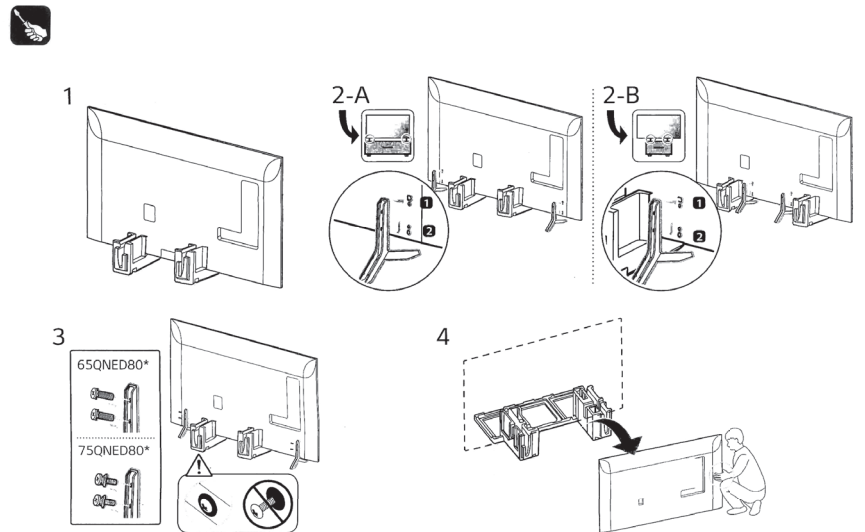

65QNED80ARA 75QNED80ARA
 65QNED80URA 75QNED80URA
 65QNED80SRA 75QNED80SRA

814000104B

• The cables mentioned in this guide is not supplied with your unit.

• The remote control vary depend of model: The buttons on the remote control may have a different name or location than the remote control shows in this manual.

MODELS	mm (inches)							Power consumption
	A	B	C	D	E	F	F-G	
65QNED80ARA 65QNED80URA 65QNED80SRA	1 456 mm (57.3) inches	904 mm (35.5) inches	295 mm (11.6) inches	840 mm (33) inches	29.7 mm (1.1) inches	22.9 kg (50.4) lbs	22.5 kg (49.6) lbs	200 W
75QNED80ARA 75QNED80URA 75QNED80SRA	1 677 mm (66) inches	1 032 mm (40.6) inches	359 mm (14.1) inches	965 mm (37.9) inches	30.9 mm (1.2) inches	34.0 kg (74.9) lbs	33.0 kg (72.7) lbs	240 W

mm (inches)			
A	B	C x D	E
OLW480B	65QNED80*	300 x 300 mm (11.8 x 11.8) inches	M6
OLW480B	75QNED80*	400 x 300 mm (15.7 x 11.8) inches	M6

mm (inches)			
A	B	C	D
WB21LMB	65QNED80*	300 mm (11.8) inches	M6