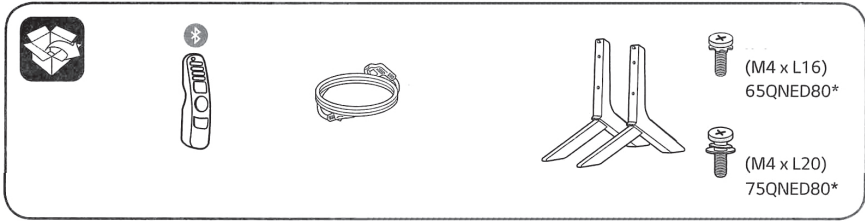

65QNED80ARA 75QNED80ARA
 65QNED80URA 75QNED80URA
 65QNED80SRA 75QNED80SRA

814000104B

• The cables mentioned in this guide is not supplied with your unit.

• The remote control vary depend of model: The buttons on the remote control may have a different name or location than the remote control shows in this manual.

MODELS	mm (inches)							Power consumption
	A	B	C	D	E	F	F-G	
65QNED80ARA 65QNED80URA 65QNED80SRA	1 456 mm (57.3) inches	904 mm (35.5) inches	295 mm (11.6) inches	840 mm (33) inches	29.7 mm (1.1) inches	22.9 kg (50.4) lbs	22.5 kg (49.6) lbs	200 W
75QNED80ARA 75QNED80URA 75QNED80SRA	1 677 mm (66) inches	1 032 mm (40.6) inches	359 mm (14.1) inches	965 mm (37.9) inches	30.9 mm (1.2) inches	34.0 kg (74.9) lbs	33.0 kg (72.7) lbs	240 W

mm (inches)			
A	B	C x D	E
OLW480B	65QNED80*	300 x 300 mm (11.8 x 11.8) inches	M6
OLW480B	75QNED80*	400 x 300 mm (15.7 x 11.8) inches	M6

mm (inches)			
A	B	C	D
WB21LMB	65QNED80*	300 mm (11.8) inches	M6