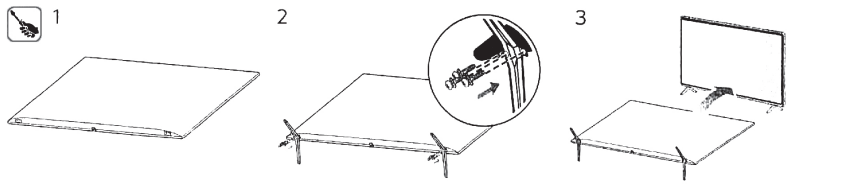

The cables mentioned in this manual are not supplied with your unit.