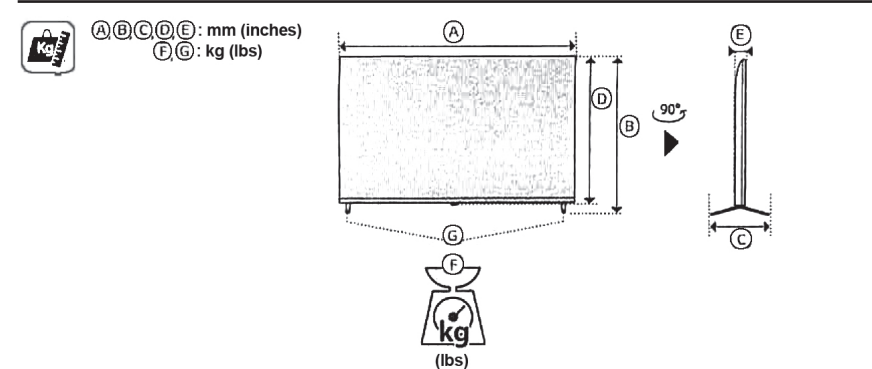

The remote control may vary depending on the model: The buttons on remote control may have a different name or location than the remote control shown in this manual.

MODELS	A		B		C		D		E		F		F-G		Power Consumption
70UQ7070ZUD 70UQ7070ZUM 70UQ7590PUB 70UQ7590PUK 70UQ8000AUB 70UQ8000AUK 70UQ9000PUD	1,562 (61.4)	1,562 (61.4)	972 (38.2)	972 (38.2)	361 (14.2)	361 (14.2)	907 (35.7)	907 (35.7)	59.9 (2.3)	59.9 (2.3)	28.8 (63.4)	28.8 (63.4)	28.4 (62.6)	28.4 (62.6)	210 W
75UQ7070ZUD 75UQ7070ZUM 75UQ7590PUB 75UQ7590PUK 75UQ8000AUB 75UQ8000AUK 75UQ9000PUD	1,678 (66)	1,678 (66)	1,027 (40.4)	1,027 (40.2)	361 (14.2)	361 (14.2)	964 (37.9)	964 (37.9)	59.9 (2.3)	59.9 (2.3)	31.8 (70.1)	31.8 (70.1)	31.4 (69.2)	31.4 (69.2)	250 W
Power requirement										AC 120 V~50/60 Hz					

Read Safety Reference. Easy Setup Guide
 Please read this manual carefully before operating your set and retain it for future reference.

⊕ : Depending upon model

A	B	C x D (mm)	E
LSW440B	70/75UQ70* 70/75UQ75* 70/75UQ80* 70/75UQ90*	400 (15.7) x 400 (15.7)	M6
		400 (15.7) x 400 (15.7)	

Note: The image shown here is for illustrative purposes only and may be subject to change. The actual number of ports and their locations may vary depending on the model.