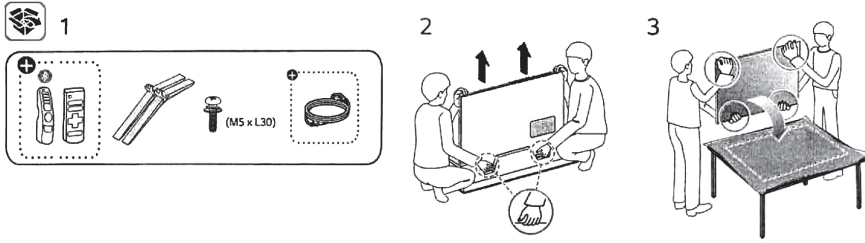

The cables mentioned in this manual are not supplied with your unit.