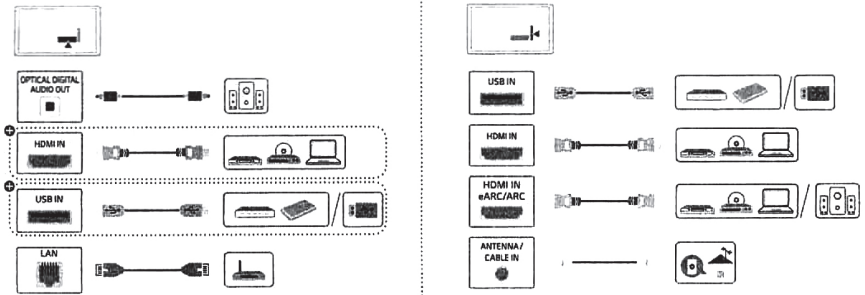

70UQ7070ZUD 70UQ7590PUK 70UQ9000PUD 75UQ7590PUB 75UQ8000AUK
 70UQ7070ZUM 70UQ8000AUB 75UQ7070ZUD 75UQ7590PUK 75UQ9000PUD
 70UQ7590PUB 70UQ8000AUK 75UQ7070ZUM 75UQ8000AUB

804006809D

The cables mentioned in this manual are not supplied with your unit.

The remote control may vary depending on the model: The buttons on remote control may have a different name or location than the remote control shown in this manual.

MODELS	A		B		C		D		E		F		F-G		Power Consumption
70UQ7070ZUD 70UQ7070ZUM 70UQ7590PUB 70UQ7590PUK 70UQ8000AUB 70UQ8000AUK 70UQ9000PUD	1,562 (61.4)	1,562 (61.4)	972 (38.2)	972 (38.2)	361 (14.2)	361 (14.2)	907 (35.7)	907 (35.7)	59.9 (2.3)	59.9 (2.3)	28.8 (63.4)	28.8 (63.4)	28.4 (62.6)	28.4 (62.6)	210 W
75UQ7070ZUD 75UQ7070ZUM 75UQ7590PUB 75UQ7590PUK 75UQ8000AUB 75UQ8000AUK 75UQ9000PUD	1,678 (66)	1,678 (66)	1,027 (40.4)	1,027 (40.2)	361 (14.2)	361 (14.2)	964 (37.9)	964 (37.9)	59.9 (2.3)	59.9 (2.3)	31.8 (70.1)	31.8 (70.1)	31.4 (69.2)	31.4 (69.2)	250 W
Power requirement										AC 120 V~50/60 Hz					

Read Safety Reference. Easy Setup Guide
 Please read this manual carefully before operating your set and retain it for future reference.

⊕ : Depending upon model

A	B	C x D (mm)	E
LSW440B	70/75UQ70* 70/75UQ75* 70/75UQ80* 70/75UQ90*	400 (15.7) x 400 (15.7)	M6
		400 (15.7) x 400 (15.7)	

Note: The image shown here is for illustrative purposes only and may be subject to change. The actual number of ports and their locations may vary depending on the model.