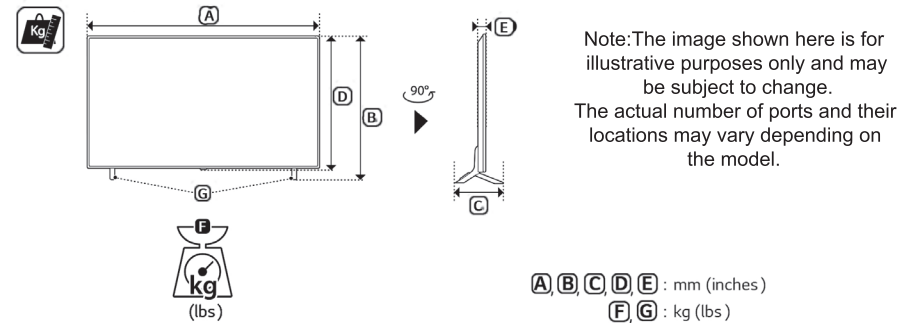

The remote control may vary depending on the model: The buttons on remote control may have a different name or location than the remote control shown in this manual.

MODELS	A		B		C		D		E		F		F-G		Power consumption
75NANO80AQA	1,675	1,675	1,029	1,029	359	359	964	964	44.5	44.5	36.9	36.9	35.9	35.9	240 W
	(65.9)	(65.9)	(40.5)	(40.5)	(14.1)	(14.1)	(37.9)	(37.9)	(1.7)	(1.7)	(81.3)	(81.3)	(79.1)	(79.1)	
Power requirement										AC 120 V- 50/60 Hz					

A	B	C x D	E
LSW440B	75NANO80*	400(15.7) x 400(15.7) 400(15.7) x 400(15.7)	M6

A	B	C x D	E
WB21LGB	75NANO80*	1,281 (50.4) x 125(4.9) 1,281 (50.4) x 125(4.9)	M8