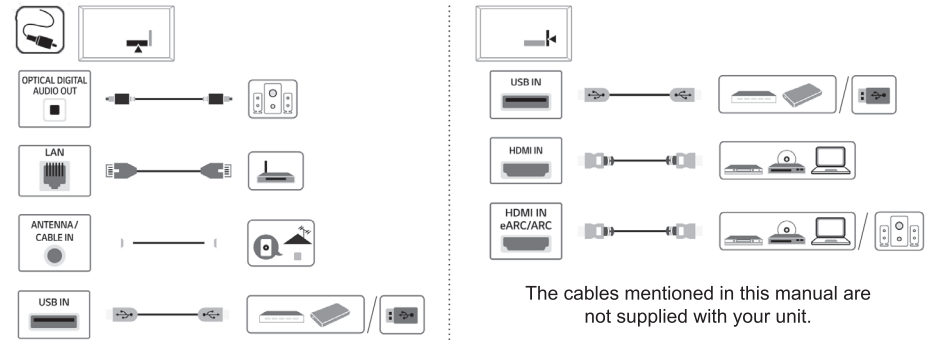

The remote control may vary depending on the model: The buttons on remote control may have a different name or location than the remote control shown in this manual.

MODELS	A		B		C		D		E		F		F-G		Power consumption
75NANO80AQA	1,675	1,675	1,029	1,029	359	359	964	964	44.5	44.5	36.9	36.9	35.9	35.9	240 W
	(65.9)	(65.9)	(40.5)	(40.5)	(14.1)	(14.1)	(37.9)	(37.9)	(1.7)	(1.7)	(81.3)	(81.3)	(79.1)	(79.1)	
Power requirement										AC 120 V- 50/60 Hz					