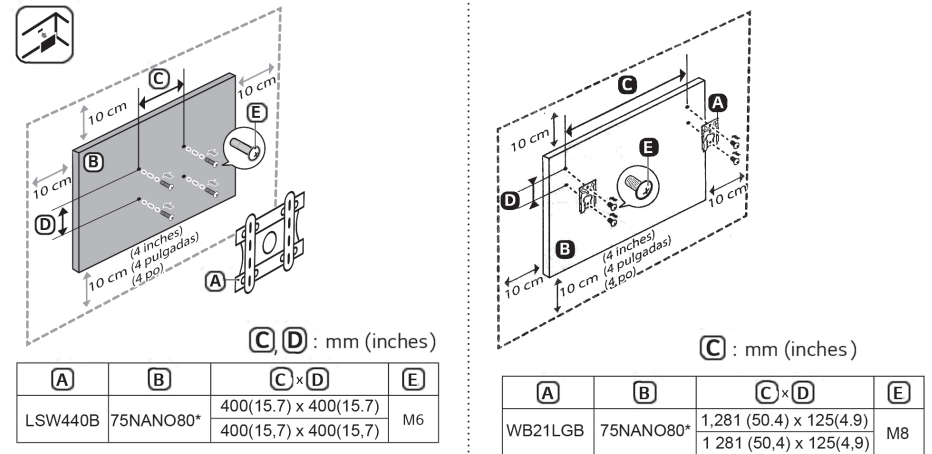

The remote control may vary depending on the model: The buttons on remote control may have a different name or location than the remote control shown in this manual.

MODELS	A		B		C		D		E		F		F-G		Power consumption
75NANO80AQA	1,675	1,675	1,029	1,029	359	359	964	964	44.5	44.5	36.9	36.9	35.9	35.9	240 W
	(65.9)	(65.9)	(40.5)	(40.5)	(14.1)	(14.1)	(37.9)	(37.9)	(1.7)	(1.7)	(81.3)	(81.3)	(79.1)	(79.1)	
Power requirement										AC 120 V- 50/60 Hz					

A	B	C x D	E
LSW440B	75NANO80*	400(15.7) x 400(15.7) 400(15.7) x 400(15.7)	M6

A	B	C x D	E
WB21LGB	75NANO80*	1,281 (50.4) x 125(4.9) 1,281 (50.4) x 125(4.9)	M8